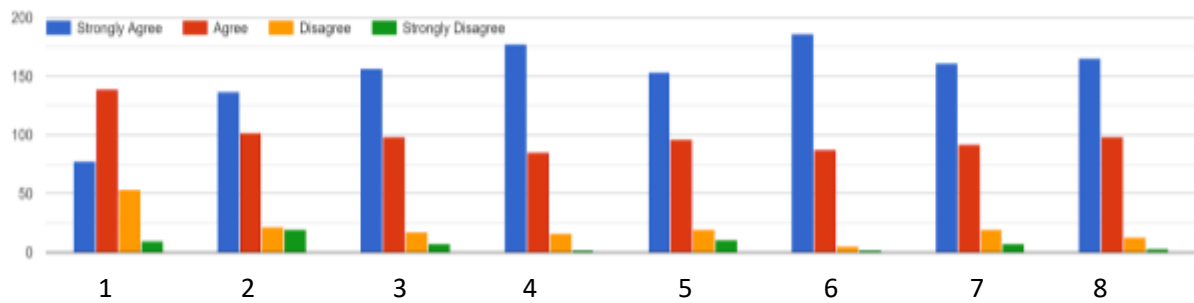

BEHAVIOUR & WELL-BEING