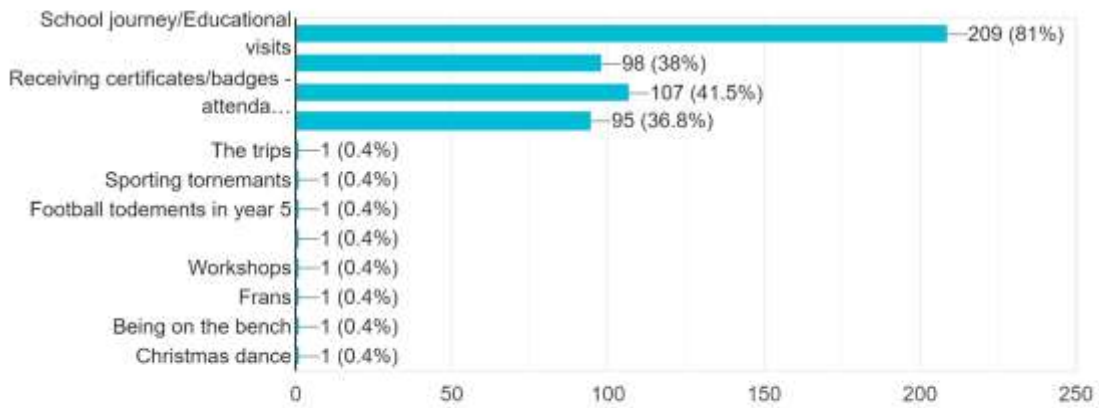

Memorable Experiences

258 responses

End of survey results