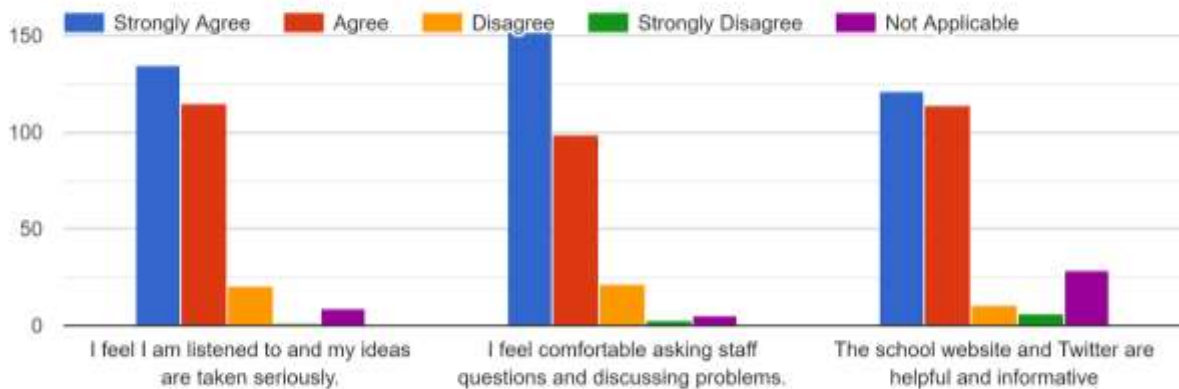

COMMUNICATION