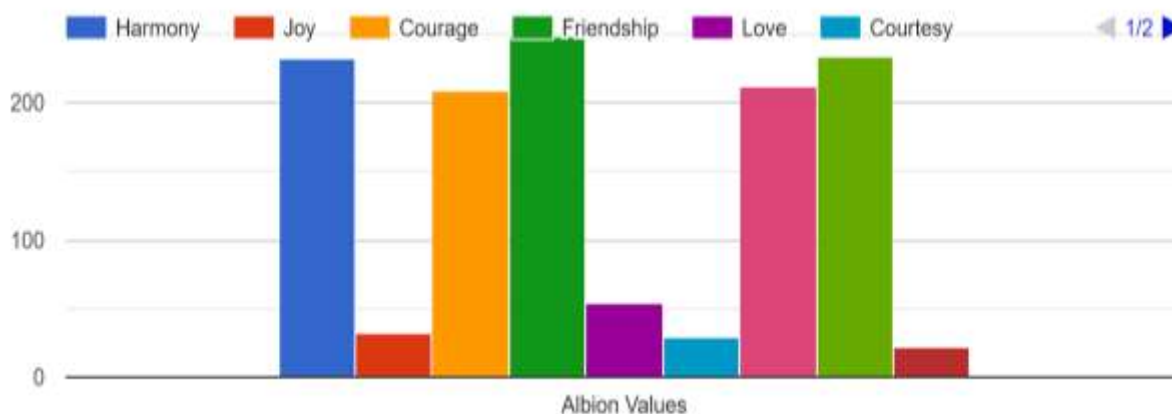

LEARN TO DO WELL!

Harmony; Joy; Courage; Friendship; Love; Courtesy; Honesty; Respect; Toleran