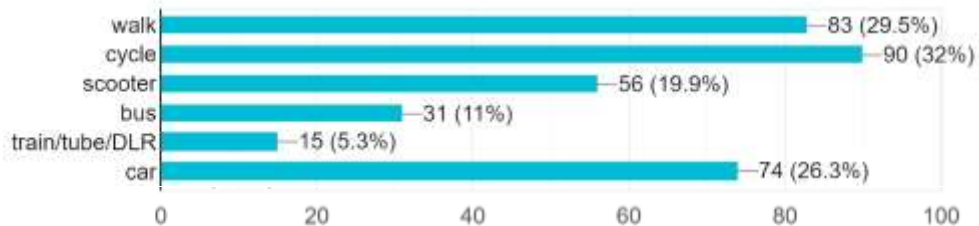

Which mode of transport would you like to use the majority of the time to come to school and to go home?

281 responses