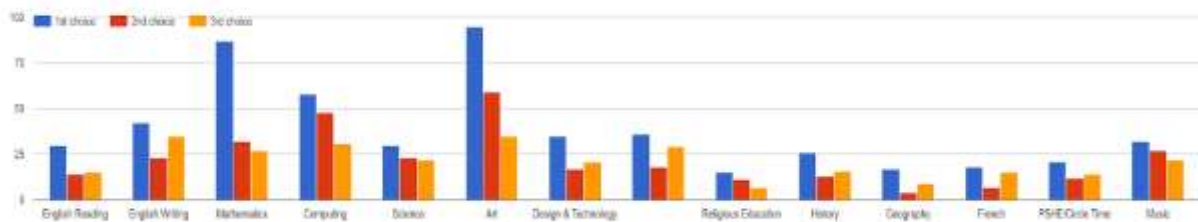

SUBJECTS

Click on the three subjects you ENJOY THE MOST.