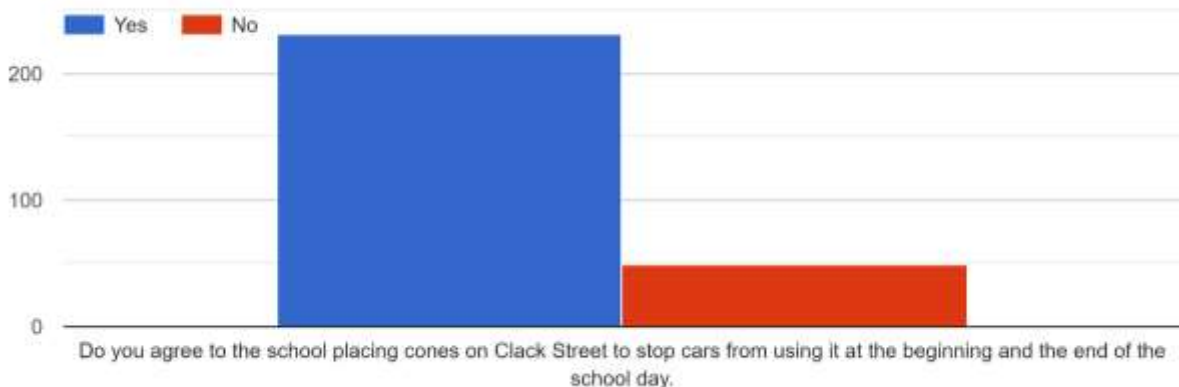

SAFER TRAVEL