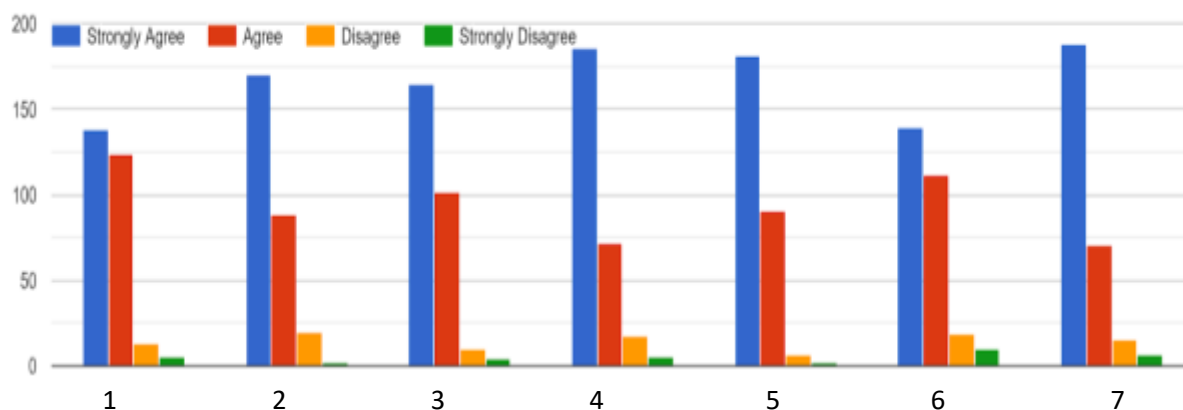

**Pupil Survey Results
January 2019**

There were 281 responses altogether.

SCHOOL LIFE

- 1. I like going to school.
- 2. I feel safe at school.
- 3. I feel cared for and supported at school.
- 4. I am proud to be an Albion pupil.
- 5. Albion is a welcoming place for all.
- 6. The school building and playground are looked after.
- 7. Overall, I am happy with Albion Primary School.