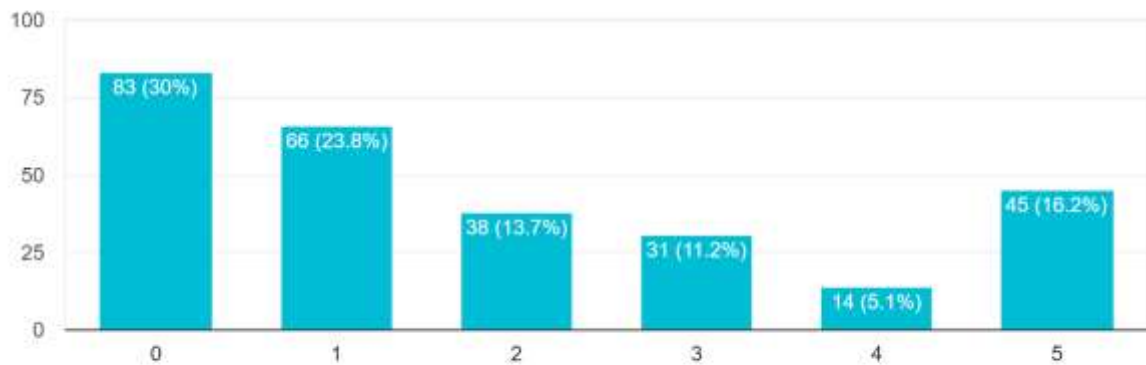

EXTRA-CURRICULAR ACTIVITIES

How many clubs have you attended at Albion in the last 3 years?

277 responses