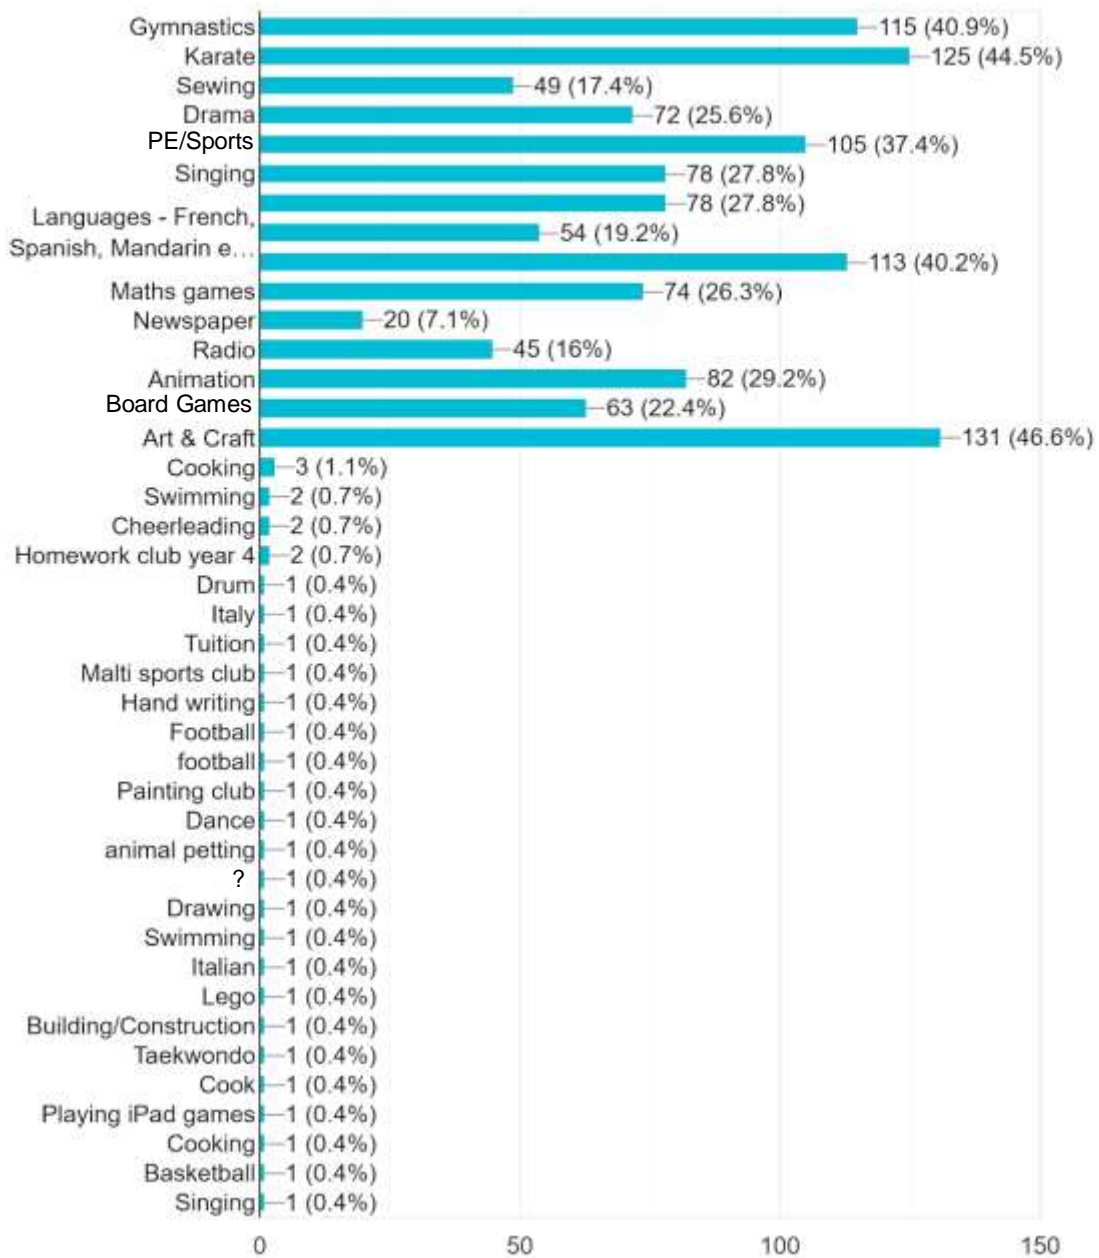

281 responses

EXTRA-CURRICULAR ACTIVITIES

How many clubs have you attended at Albion in the last 3 years?

277 responses

What clubs would you like to be on offer at Albion?

281 responses

Memorable Experiences

258 responses

End of survey results