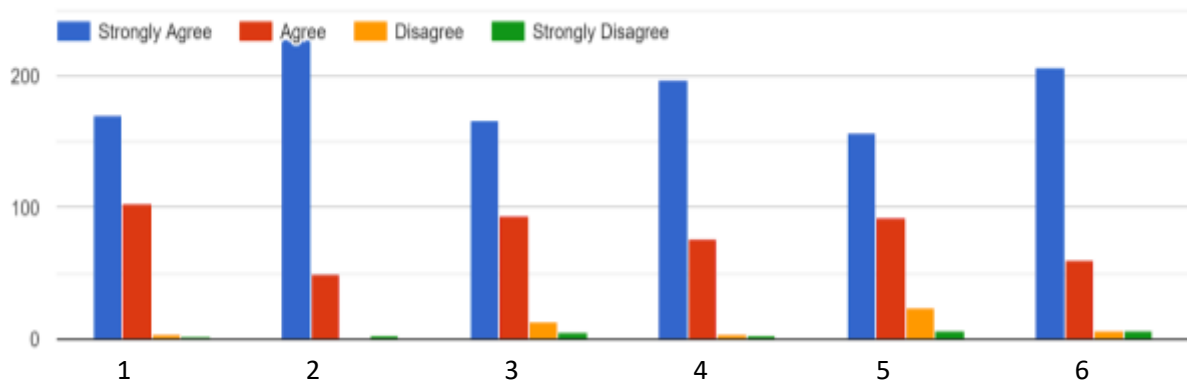

LEARN TO DO WELL!