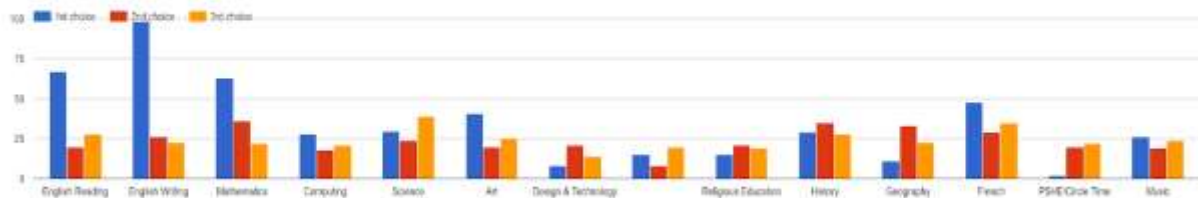

Click on the three subjects you NEED IMPROVEMENT IN.